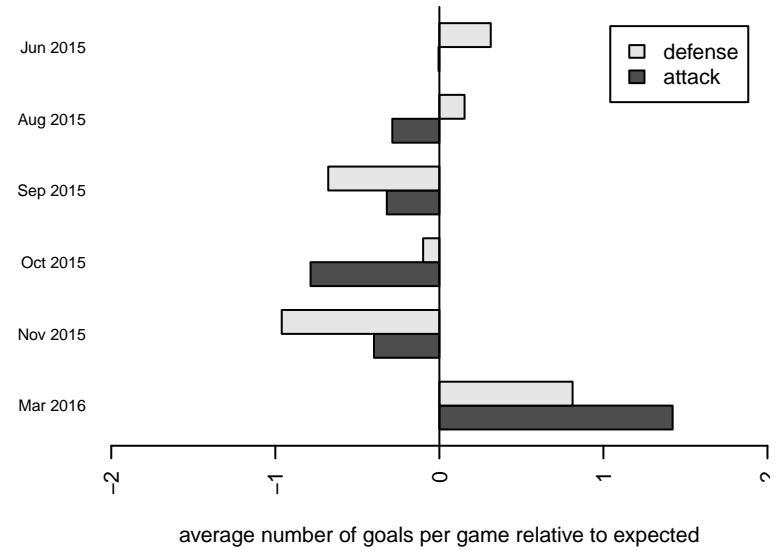

Performance relative to 13 month average