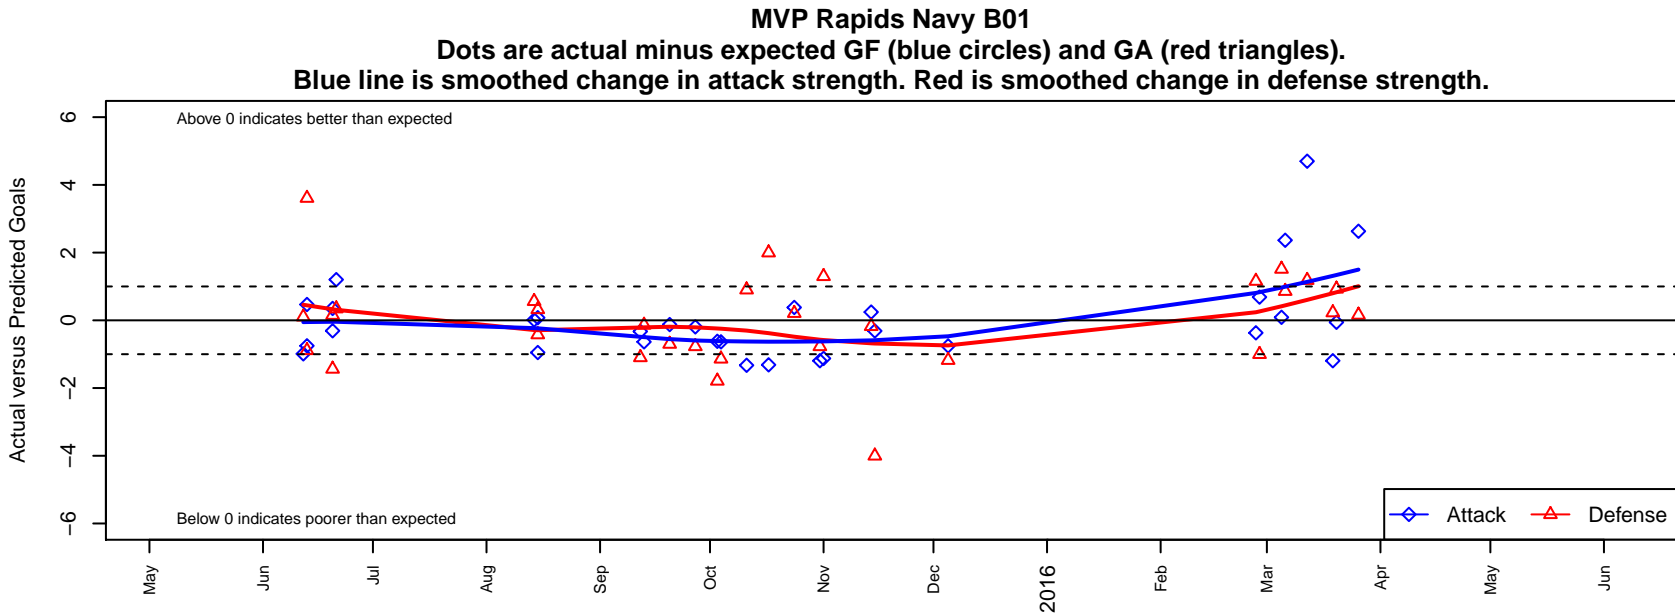

# MVP Rapids Navy B01

Maple Valley SA  
 Maple Valley, WA  
 B01 total strength=1136  
 attack=3.55 defense=2.9  
 fall league = PSPL Classic 1 U14  
 spr league = Spr PSPL Classic 1 U14  
 notes= Caldwell 2014; prob 2001 in  
 2015

**attack and defense variance (black dot)  
relative to other teams  
and top 10 in region**

**attack and defense rating  
relative to others at age  
and all opponents in last 13 months**

**Performance relative to 13 month average**