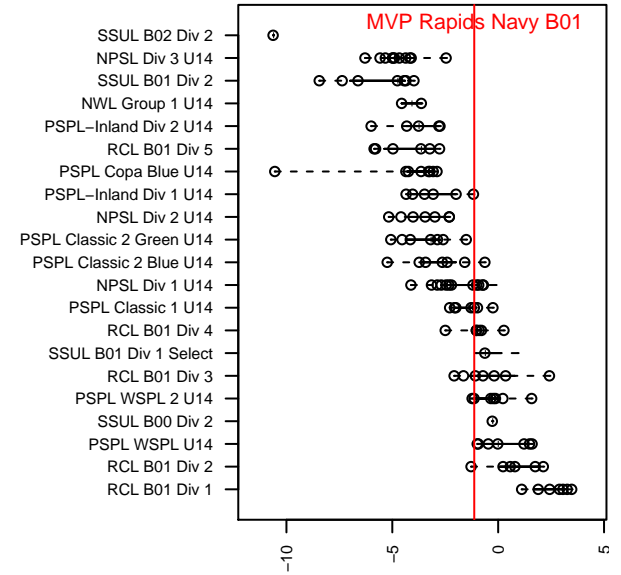

alt names used:  
 MVP Rapids '01 Navy  
 MVP RAPIDS '01 NAVY  
 MVP Rapids '01 Navy

Venues played:  
 2015 Starfire Spring Classic BU15  
 2015 Snohomish United Invt BU15  
 2015 Skagit Super Cup U14 Gold  
 2015 PSPL Classic 1 U14  
 2015 Spr PSPL Classic 1 U14

**attack and defense variance (black dot)  
relative to other teams  
and top 10 in region**

**attack and defense rating  
relative to others at age  
and all opponents in last 13 months**

**Performance relative to 13 month average**